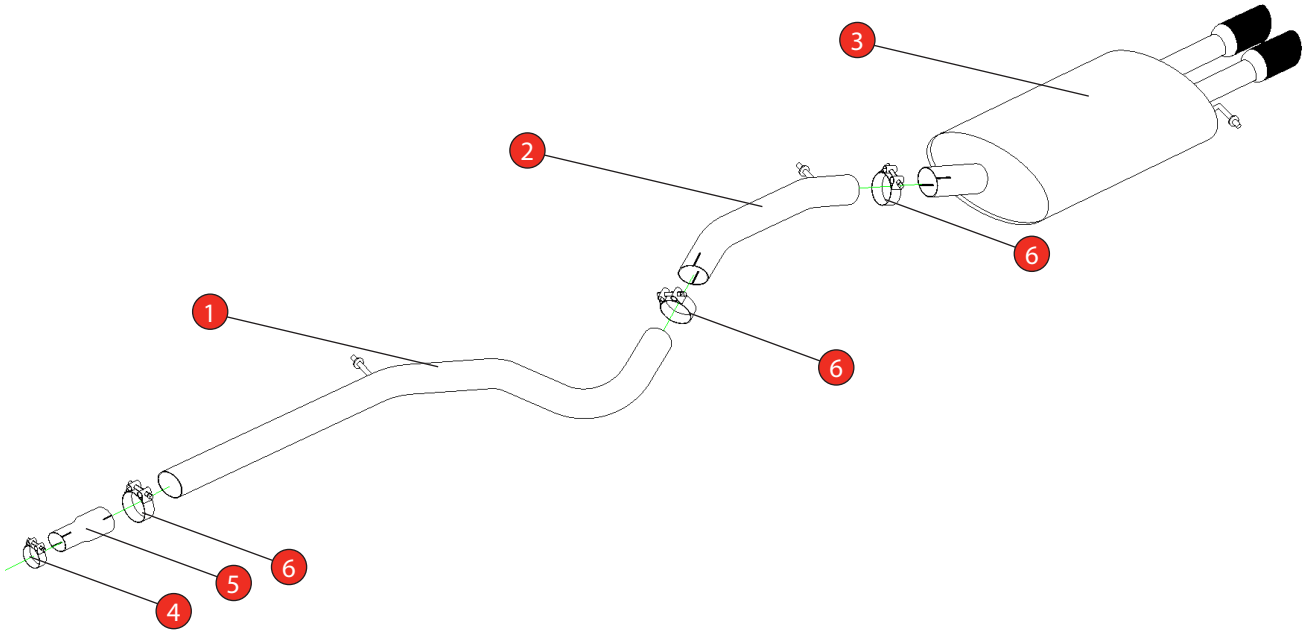

<b>Car</b>	Volkswagen Polo GTI 9n3	<b>Part No.</b>	SVWS052C
<b>Year</b>	2006-2011	<b>Fit Kits</b>	251FK
<b>Notes</b>	Where not supplied use original fittings	<b>Features</b>	Pipe Diameter:- 63.5mm

Estimated Fitting Time: 2 Hours

NO.	PART NO.	DESCRIPTION	QTY
1	744VW	Non-resonated Centre Section	1
2	745VW	Link Pipe	1
3	746VW66C	Rear Silencer With Twin Black Ceramic Daytona Trims	1
<b>Fit Kit</b>			
4	Z016.10004	55-59mm Clamp	1
5	AD55	Adaptor (USE TO FIT TO O.E SYSTEM)	1
6	Z016.10064	66mm H/D Clamp	3